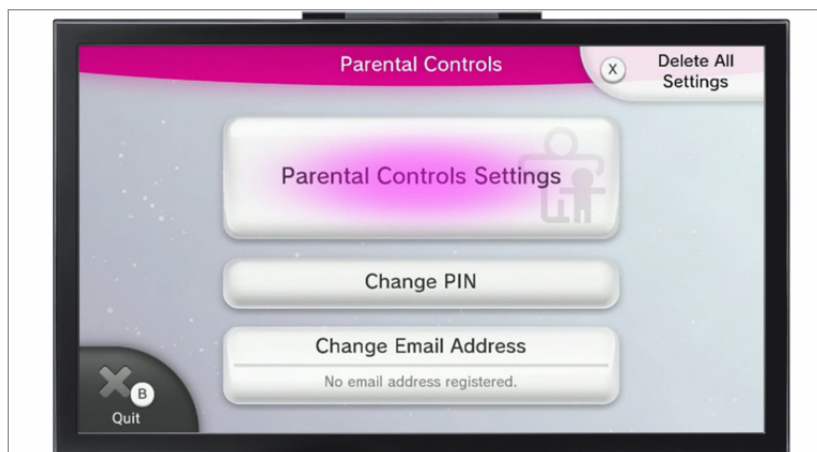

Nothing

Step-By-Step

- 1 With your console switched on select the 'Parental Controls' icon on the WiiU remote screen.

- 2 Create a 4-digit PIN code that will be used to make changes in the future.

- 3 Select 'Parental Controls Settings'.

- 4 Choose the gaming profile you wish to restrict, and then change the settings to suit your family needs.

Features and Benefits

The 3DS and 2DS Parental Controls allow you to set restrictions on the games that can be played or downloaded, how your children can search and interact online, the images and audio that can be shared, and also what they can access in the Miiverse.

Nothing

Step-By-Step

- 1 With your device switched on select the 'System Settings' icon from the 'HOME Menu'.

- 2 Select 'Parental Controls' and then follow the on screen instructions.

- 3 Create a 4-digit PIN code that will be used to make changes in the future.