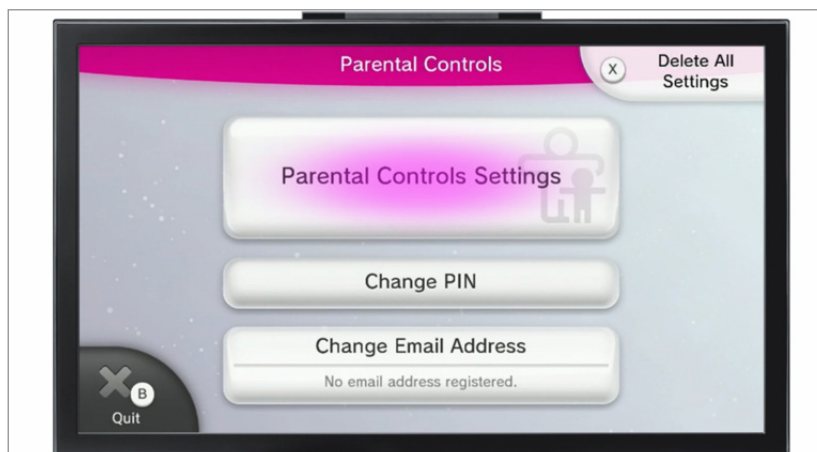

## Step-By-Step

- 1 With your console switched on select the 'Parental Controls' icon on the WiiU remote screen.

- 2 Create a 4-digit PIN code that will be used to make changes in the future.

- 3 Select 'Parental Controls Settings'.

- 4 Choose the gaming profile you wish to restrict, and then change the settings to suit your family needs.

## Features and Benefits

The 3DS and 2DS Parental Controls allow you to set restrictions on the games that can be played or downloaded, how your children can search and interact online, the images and audio that can be shared, and also what they can access in the Miiverse.