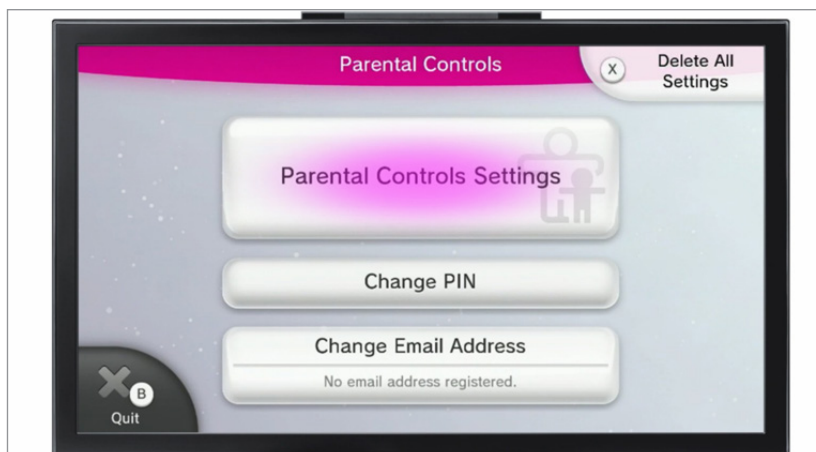

Nothing

Step-By-Step

- 1 With your console switched on select the 'Parental Controls' icon on the WiiU remote screen.

- 2 Create a 4-digit PIN code that will be used to make changes in the future.

- 3 Select 'Parental Controls Settings'.

- 4 Choose the gaming profile you wish to restrict, and then change the settings to suit your family needs.